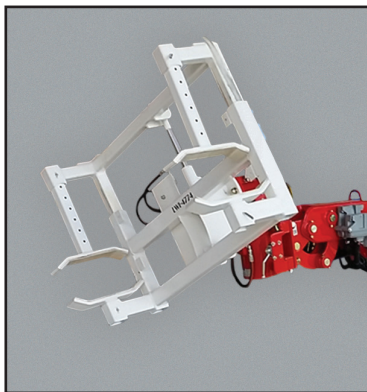

SOLAR 24

The World's Most Versatile Lifting Machine

Model: Solar 24

Hook Capacity: 6,000 lbs

Fork Capacity: 2,500 lbs

Glazier Capacity: 1,100 lbs

Robot or Jib Capacity: 1,000 lbs

Winch Capacity: 3,000 lbs

Proportional Controls: Electric Joystick for Proportional Lift and Extend. Includes 2-Speed HI/LOW switch for precise slow speed control.

Boom: Base unit, 2 telescoping booms and one manual pull-out boom. Attachments replace pull-out boom.

ENGINEERING THE FUTURE OF LIFT EQUIPMENT

3,000 lbs HOIST WINCH

Features

Rated Load Limiter

Automatically detects attachment and adjusts loading parameters

Hydraulic Hoist Winch

- 3,000 lb Capacity
- 90' or 230' Cable
- Simple Installation

Optional Stabilizers

Removable Battery Box

For multi-shift operation.
Patented design loads without external sources.

Multiple Attachments

Robot

Man Basket

Hoist Winch

Forks