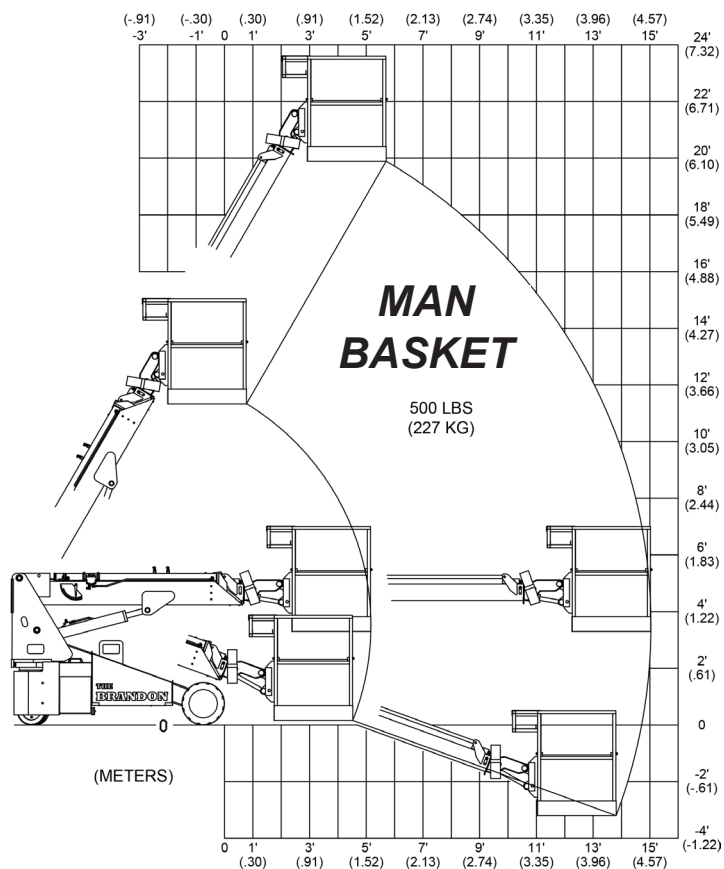

Optional: "EE" Class I, Division 2 Certification

Radio Remote Controls

Walkie Handle

ENGINEERING THE FUTURE OF LIFT EQUIPMENT

LOAD CAPACITY CHARTS

** MULTIPLE PATENTS PENDING **

34.5" WIDE SINGLE DOOR ACCESS

ENGINEERING THE FUTURE OF LIFT EQUIPMENT

3,000 lbs HOIST WINCH

Features

Rated Load Limiter

Automatically detects attachment and adjusts loading parameters

Hydraulic Hoist Winch

- 3,000 lb Capacity
- 90' or 230' Cable
- Simple Installation