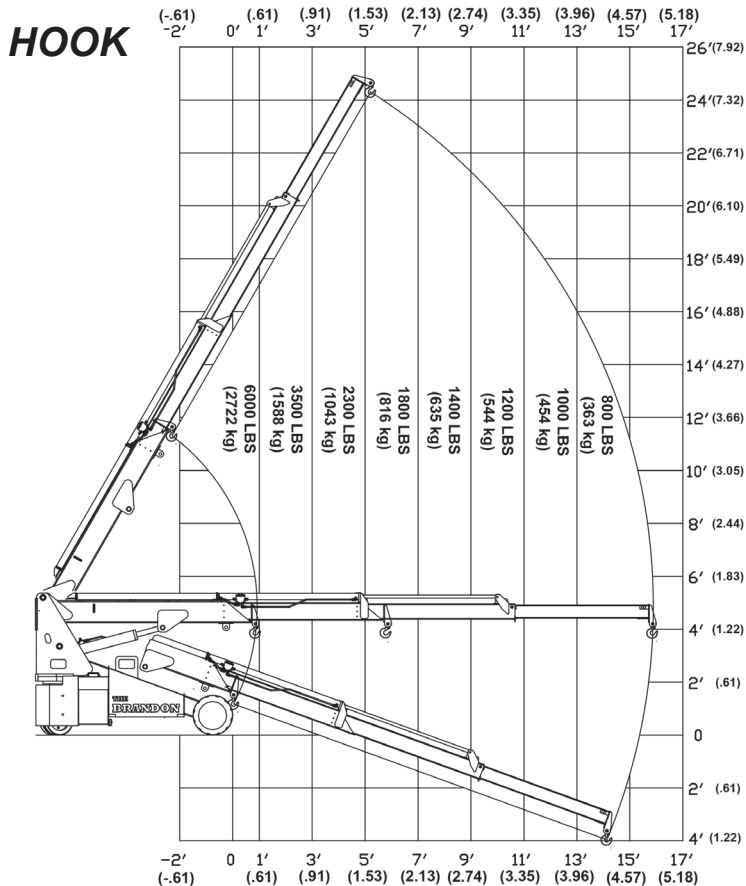

ENGINEERING THE FUTURE OF LIFT EQUIPMENT

LOAD CAPACITY CHARTS

** MULTIPLE PATENTS PENDING **

34.5" WIDE SINGLE DOOR ACCESS