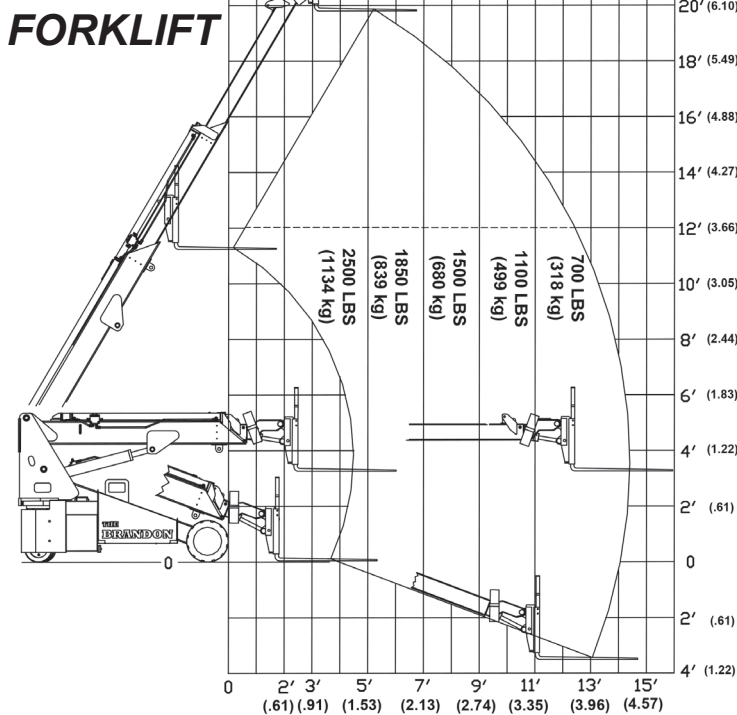

Progressive Function Control: Adjusts the maxim drive and lift speeds to limit unsafe operation based on the following:

- Steering Angle (Drive Slow with tight radius)
- Boom Height and Reach
- Lifted Load (Slow when closer to limit)

Optional: "EE" Class I, Division 2 Certification

Radio Remote Controls

Walkie Handle

ENGINEERING THE FUTURE OF LIFT EQUIPMENT

LOAD CAPACITY CHARTS

** MULTIPLE PATENTS PENDING **

34.5" WIDE SINGLE DOOR ACCESS

ENGINEERING THE FUTURE OF LIFT EQUIPMENT

3,000 lbs HOIST WINCH

Features

Rated Load Limiter

Automatically detects attachment and adjusts loading parameters

Hydraulic Hoist Winch

- 3,000 lb Capacity
- 90' or 230' Cable
- Simple Installation