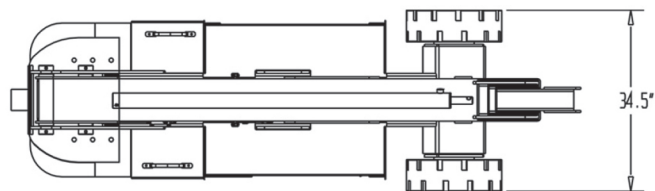

Optional: "EE" Class I, Division 2 Certification

Radio Remote Controls

Walkie Handle

ENGINEERING THE FUTURE OF LIFT EQUIPMENT

LOAD CAPACITY CHARTS

** MULTIPLE PATENTS PENDING **

34.5" WIDE SINGLE DOOR ACCESS

ENGINEERING THE FUTURE OF LIFT EQUIPMENT

3,000 lbs HOIST WINCH

Features

Rated Load Limiter

Automatically detects attachment and adjusts loading parameters

Hydraulic Hoist Winch

- 3,000 lb Capacity
- 90' or 230' Cable
- Simple Installation