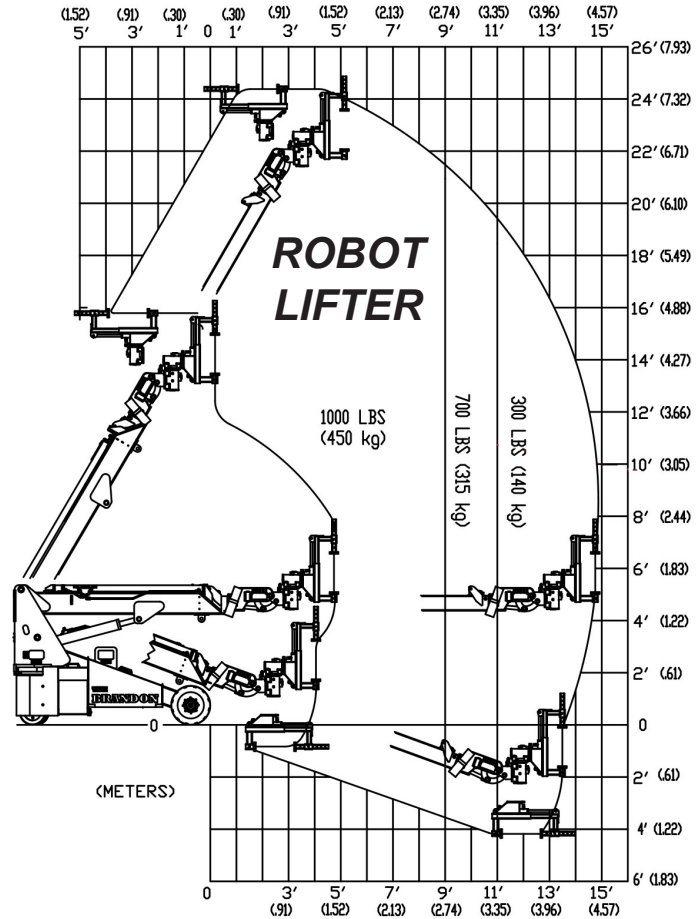

Progressive Function Control: Adjusts the maxim drive and lift speeds to limit unsafe operation based on the following:

- Steering Angle (Drive Slow with tight radius)
- Boom Height and Reach
- Lifted Load (Slow when closer to limit)

Optional: "EE" Class I, Division 2 Certification

Radio Remote Controls

Walkie Handle

ENGINEERING THE FUTURE OF LIFT EQUIPMENT

LOAD CAPACITY CHARTS

** MULTIPLE PATENTS PENDING **

34.5" WIDE SINGLE DOOR ACCESS

ENGINEERING THE FUTURE OF LIFT EQUIPMENT

3,000 lbs HOIST WINCH

Features

Rated Load Limiter

Automatically detects attachment and adjusts loading parameters

Hydraulic Hoist Winch

- 3,000 lb Capacity
- 90' or 230' Cable
- Simple Installation