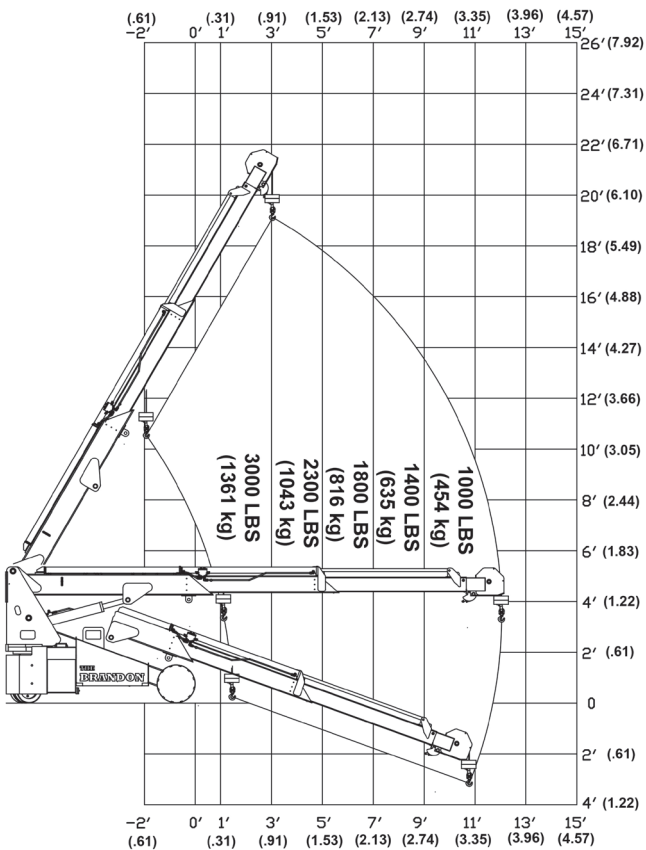

Progressive Function Control: Adjusts the maxim drive and lift speeds to limit unsafe operation based on the following:

- Steering Angle (Drive Slow with tight radius)
- Boom Height and Reach
- Lifted Load (Slow when closer to limit)

Optional: "EE" Class I, Division 2 Certification

Radio Remote Controls

Walkie Handle

ENGINEERING THE FUTURE OF LIFT EQUIPMENT

LOAD CAPACITY CHARTS

** MULTIPLE PATENTS PENDING **

34.5" WIDE SINGLE DOOR ACCESS

ENGINEERING THE FUTURE OF LIFT EQUIPMENT

3,000 lbs HOIST WINCH

Features

Rated Load Limiter

Automatically detects attachment and adjusts loading parameters

Hydraulic Hoist Winch

- 3,000 lb Capacity
- 90' or 230' Cable
- Simple Installation