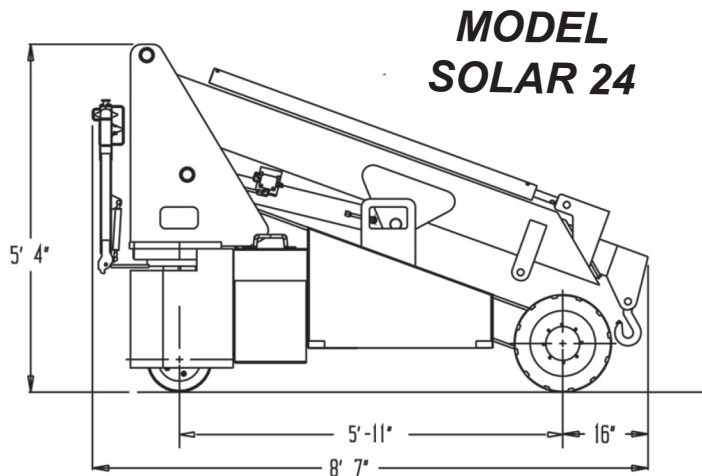

Optional: "EE" Class I, Division 2 Certification

Radio Remote Controls

Walkie Handle

ENGINEERING THE FUTURE OF LIFT EQUIPMENT

LOAD CAPACITY CHARTS

** MULTIPLE PATENTS PENDING **

34.5" WIDE SINGLE DOOR ACCESS

ENGINEERING THE FUTURE OF LIFT EQUIPMENT

3,000 lbs HOIST WINCH

Features

Rated Load Limiter

Automatically detects attachment and adjusts loading parameters

Hydraulic Hoist Winch

- 3,000 lb Capacity
- 90' or 230' Cable
- Simple Installation