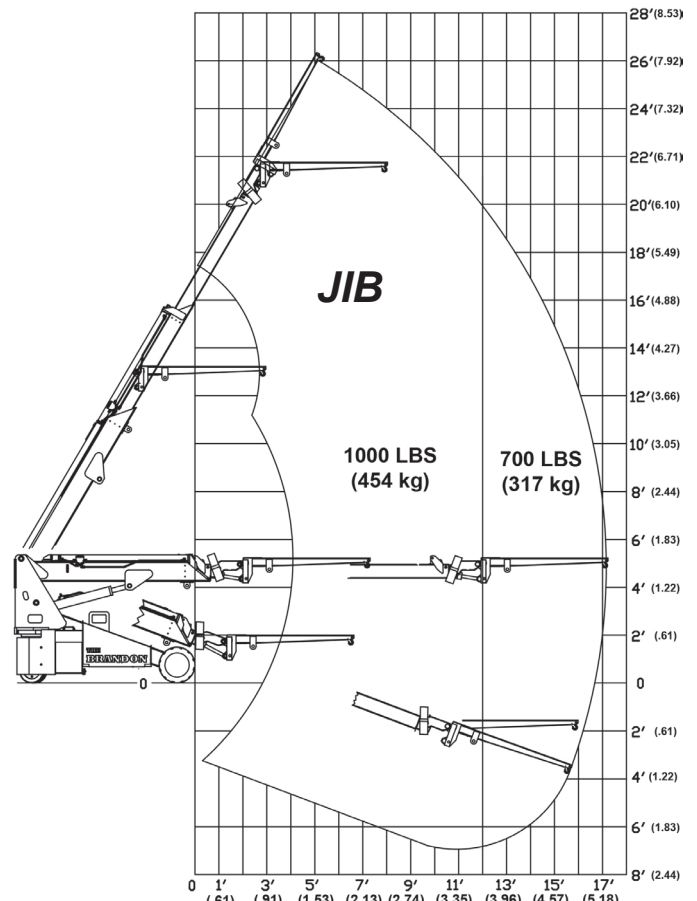

SOLAR 24

The World's Most Versatile Lifting Machine

Model: Solar 24

Hook Capacity: 6,000 lbs

Fork Capacity: 2,500 lbs

Glazier Capacity: 1,100 lbs

Robot or Jib Capacity: 1,000 lbs

Winch Capacity: 3,000 lbs

Reach: Industry leading reach with below grade capability.

Battery Power: 24V 435Amp-Hour

Electric Motor: 6HP Fan Cooled DC

Weight: 5,500 Lbs + Attachment

Steering: Rear Wheel

Charger: On-board 110 Volts AC

Optional: "EE" Class I, Division 2 Certification

Radio Remote Controls

Walkie Handle

ENGINEERING THE FUTURE OF LIFT EQUIPMENT

LOAD CAPACITY CHARTS

** MULTIPLE PATENTS PENDING **

34.5" WIDE SINGLE DOOR ACCESS

ENGINEERING THE FUTURE OF LIFT EQUIPMENT

3,000 lbs HOIST WINCH

Features

Rated Load Limiter

Automatically detects attachment and adjusts loading parameters

Hydraulic Hoist Winch

- 3,000 lb Capacity
- 90' or 230' Cable
- Simple Installation