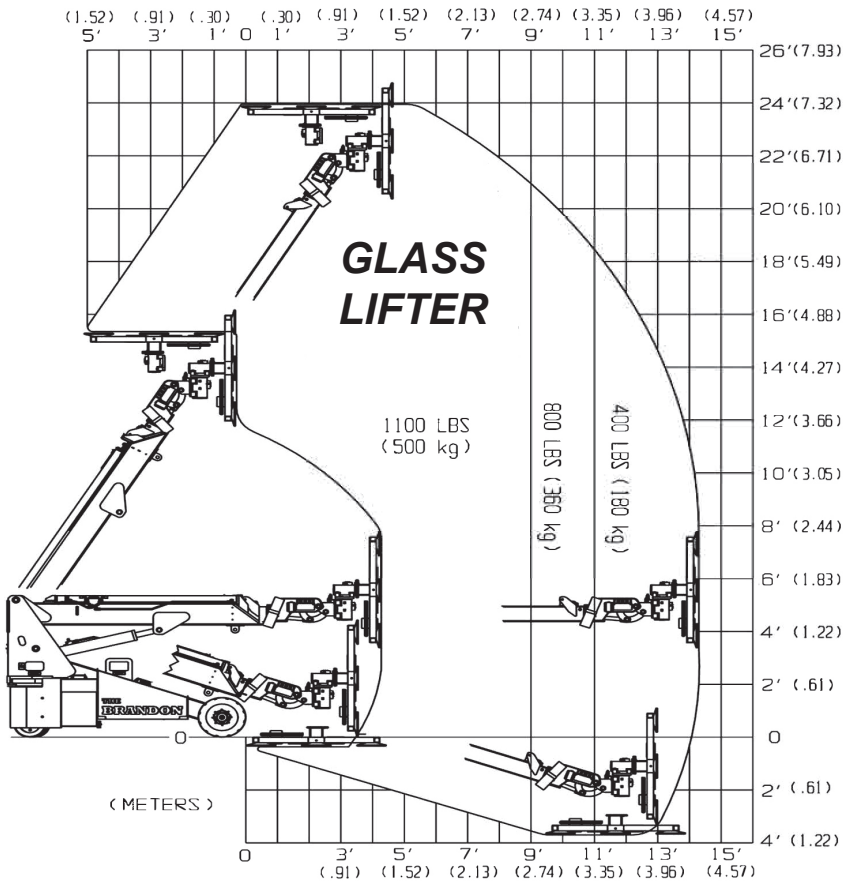

Optional: "EE" Class I, Division 2 Certification

Radio Remote Controls

Walkie Handle

ENGINEERING THE FUTURE OF LIFT EQUIPMENT

LOAD CAPACITY CHARTS

** MULTIPLE PATENTS PENDING **

34.5" WIDE SINGLE DOOR ACCESS

ENGINEERING THE FUTURE OF LIFT EQUIPMENT

3,000 lbs HOIST WINCH

Features

Rated Load Limiter

Automatically detects attachment and adjusts loading parameters

Hydraulic Hoist Winch

- 3,000 lb Capacity
- 90' or 230' Cable
- Simple Installation