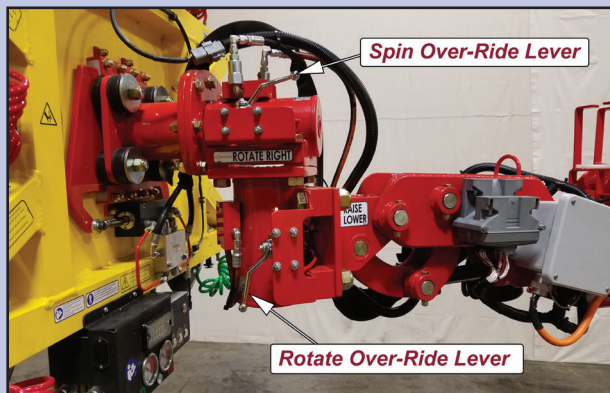

THE BRANDON™ 10 GLASS-LIFTER

Proactive Safety features

- Warning you of potential problems
- User friendly command prompts
- Continually Monitors Lifting Operations
- Maximizes productivity
- Reduces human error

Three 180° Rotary Actuators Provide Precise Positioning

Features

Manual over-ride for quick, precise adjustments

Tip assembly unloads on cart for tight access maneuvering

Frame Configurations and Capacities