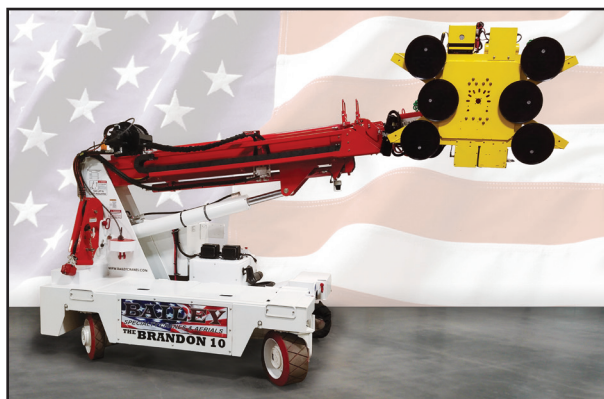

THE BRANDON™ 10 GLASS-LIFTER

Proactive Safety features

- Warning you of potential problems
- User friendly command prompts
- Continually Monitors Lifting Operations
- Maximizes productivity
- Reduces human error

Three 180° Rotary Actuators Provide Precise Positioning

Features

Manual over-ride for quick, precise adjustments

Tip assembly unloads on cart for tight access maneuvering

Frame Configurations and Capacities