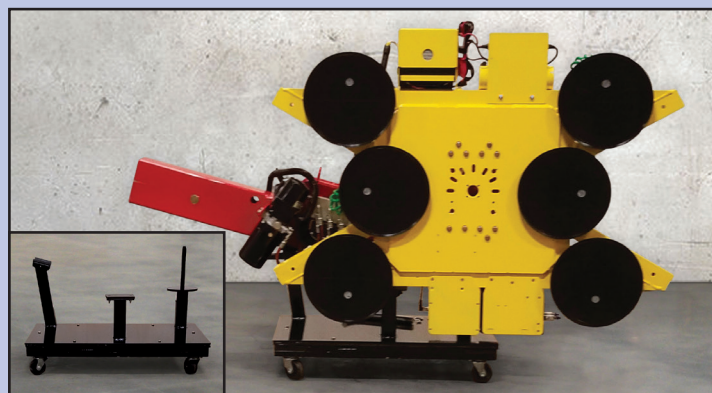

THE BRANDON™ 10 GLASS-LIFTER

Proactive Safety features

- Warning you of potential problems
- User friendly command prompts
- Continually Monitors Lifting Operations
- Maximizes productivity
- Reduces human error

Three 180° Rotary Actuators Provide Precise Positioning

Features

Manual over-ride for quick, precise adjustments

Tip assembly unloads on cart for tight access maneuvering

Frame Configurations and Capacities