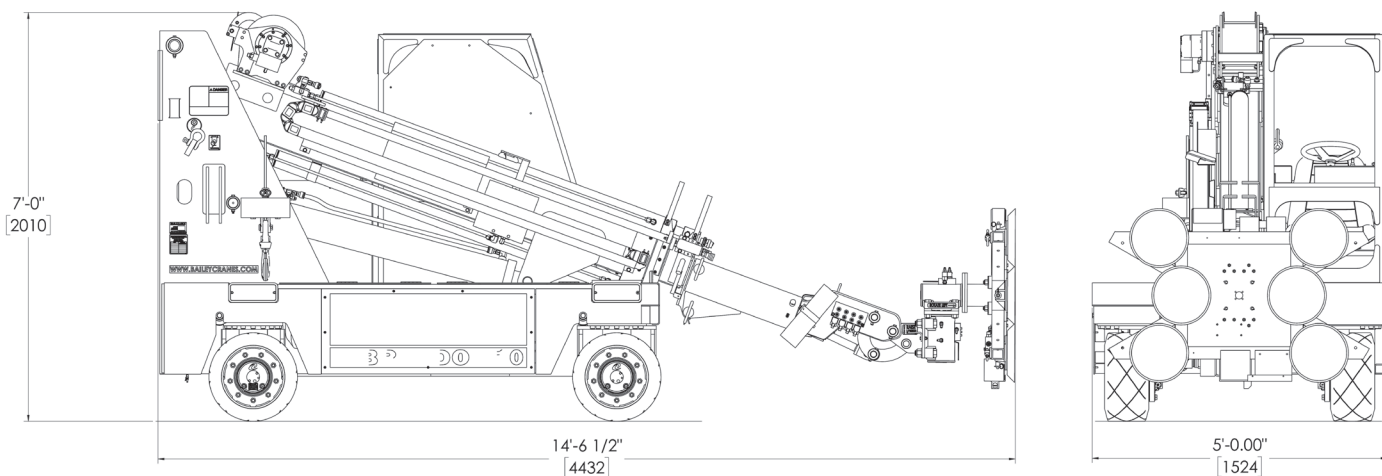

THE BRANDON™ 10 GLASS-LIFTER

Proactive Safety features

- Warning you of potential problems
- User friendly command prompts
- Continually Monitors Lifting Operations
- Maximizes productivity
- Reduces human error

Three 180° Rotary Actuators Provide Precise Positioning

Features

Manual over-ride for quick, precise adjustments

Tip assembly unloads on cart for tight access maneuvering

Frame Configurations and Capacities